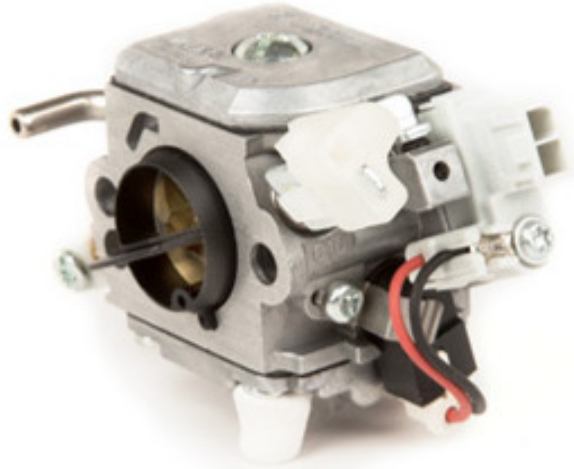

C1Q Butterfly Diaphragm Carburetor

Applications: String Trimmers, Chain Saws, Blowers , Hedgetrimmers & Edgers

Available Features:

- Choke
- Accelerator
- Remote Primer
- PumpSide Primer
- MeteringSide Primer
- Tamper Resistant Limiter Caps
- Twist Start ®
- Simple Start ®
- MultiPosition Throttle Control

Standard Features:

- Zama Patented Friction Bar & Ring
- Zama Metering Diaphragm Manufactured "ONE AT A TIME"
- Zama Manufactured Mixture Needles, Shafts and Nozzles.
- Zama Precision Engineering
- Zama Quality
- Zama Customer Service

Carburetor Type	Engine Size	Throttle Bore Diameter	Venturi Diameter mm
C1Q	14-50 cc	11mm	6.5
C1Q	14-50 cc	12.7mm	8.0, 9.5
C1Q	14-50 cc	14mm	8.0, 9.0, 9.5, 10.0, 11.0
C1Q	14-50 cc	16mm	9.5, 10.0, 11.0, 12.5, 13.5, 14.0